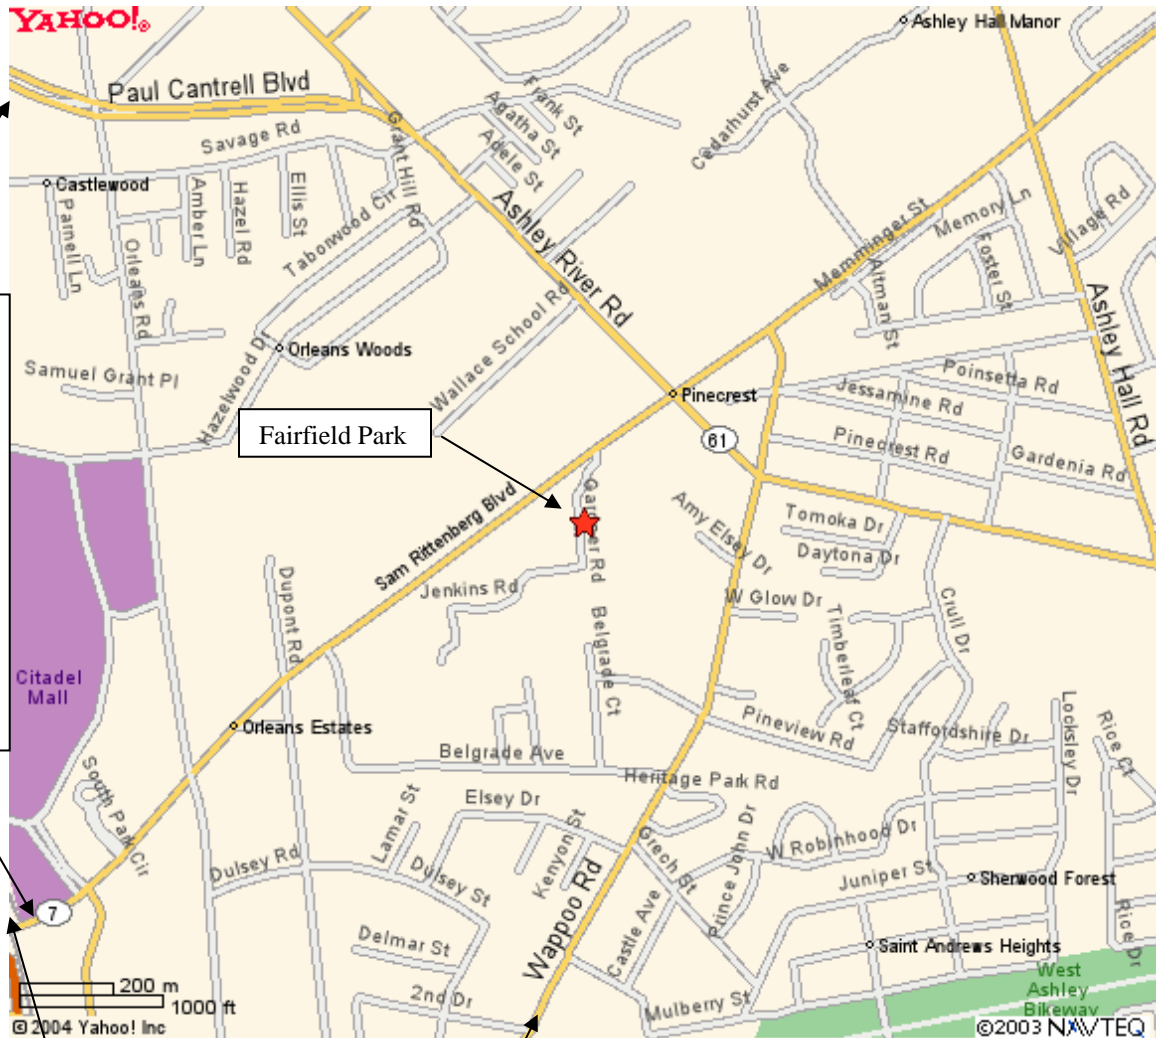

# Fairfield Park

1064 Gardner Road, Suite 206

Driving from Mt. Pleasant or North Charleston - Take I-526 to the end of interstate, take a left onto Sam Rittenberg Blvd (Hwy.7) at first traffic light; proceed to Gardner Road

Driving on US 17S from Mt. Pleasant or downtown Charleston- Turn right at Wappoo Road, then left onto Ashley River Rd; then left on Sam Rittenberg Blvd (Hwy 7); proceed to Gardner Road

- Fairfield Park is the pink building located off of Sam Rittenberg, directly across from TJ Maxx, Marshall's, and Barnes and Noble.
- Gardner Road is located between **Doctor's Care and the Charleston Federal Credit Union.**
- **Drive around to the back of the building.** Take the stairs or elevator to the 2<sup>nd</sup> story, go to your left to suite 206
- Roper St. Francis Healthcare will be on the door.