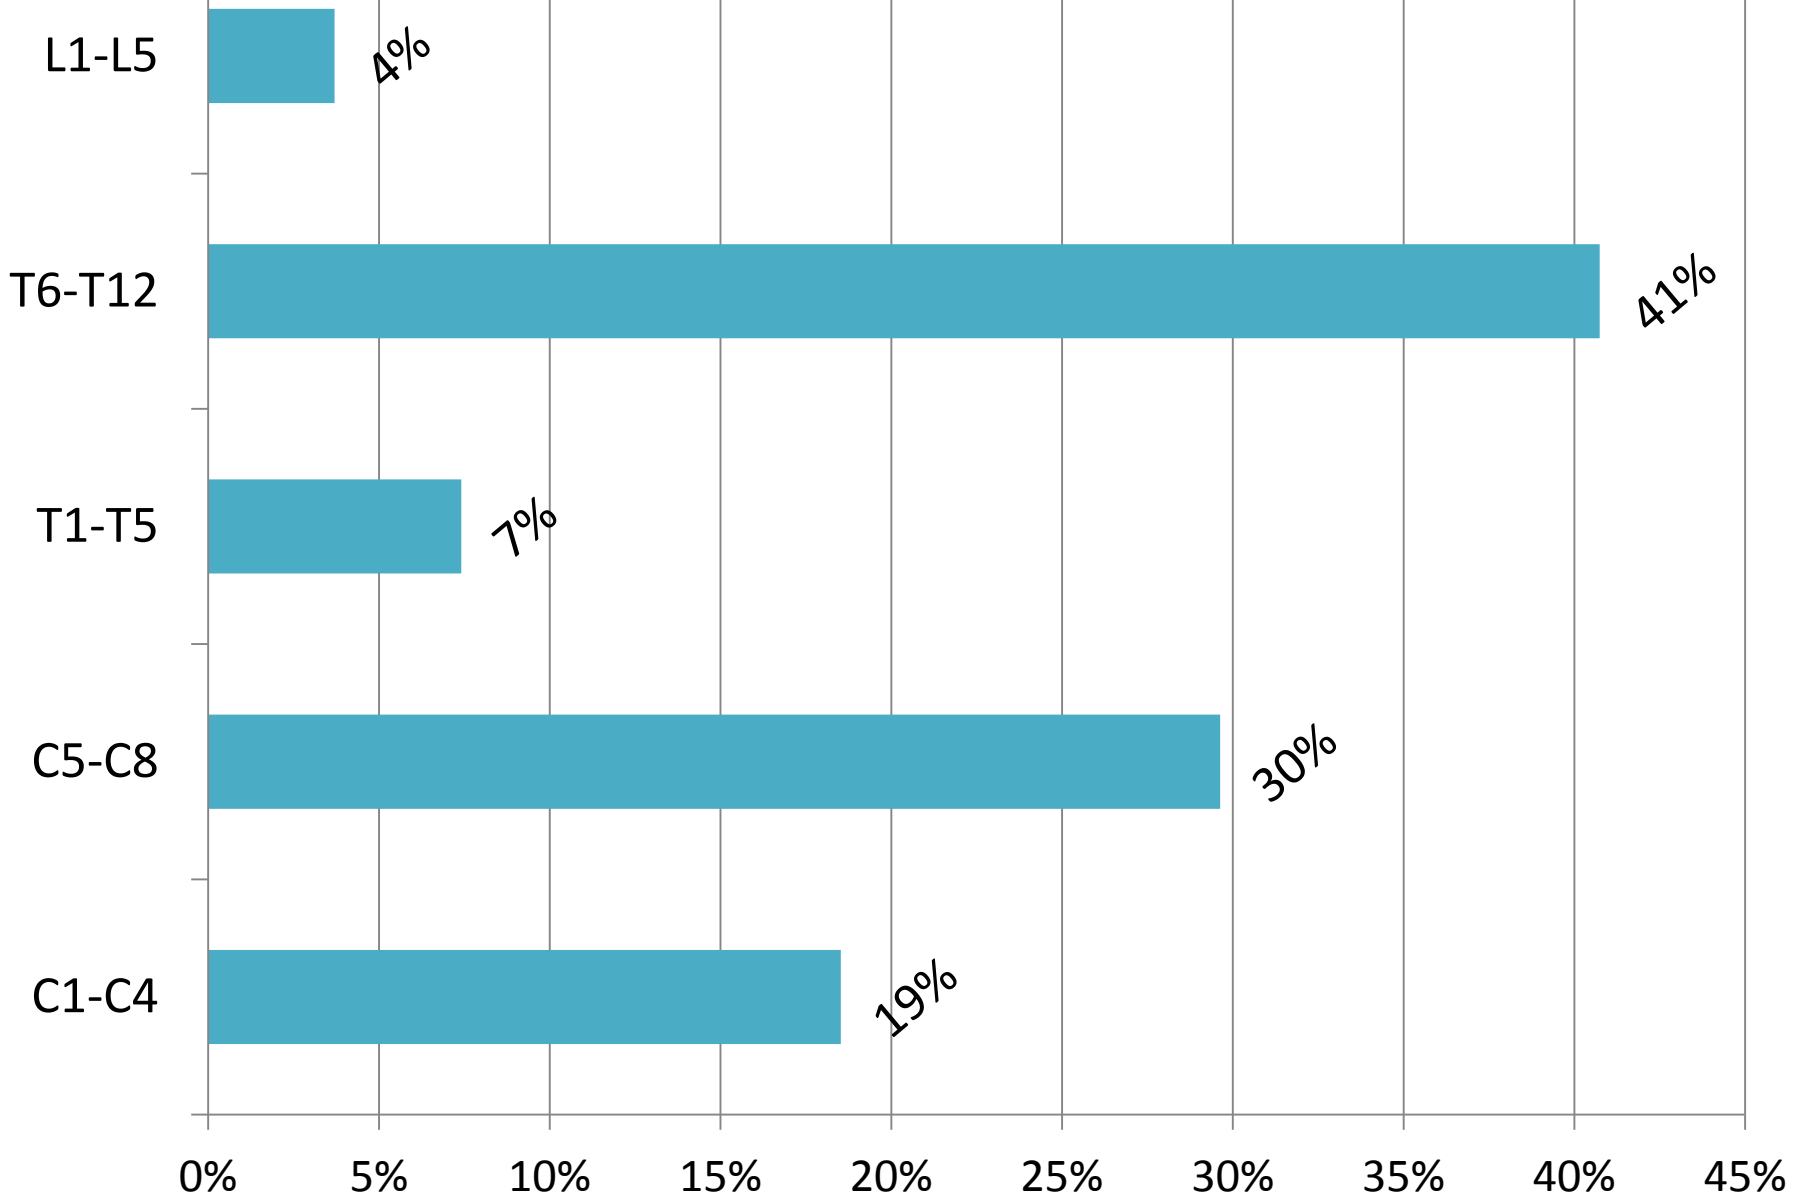

# Gender

64%

Male

36%

Female

# Injury Level

# Age

- 20 and younger (2%)
- 21-29 (10%)
- 30-39 (14%)
- 40-49 (21%)
- 50-59 (31%)
- 60-69 (19%)
- 70 and older (3%)