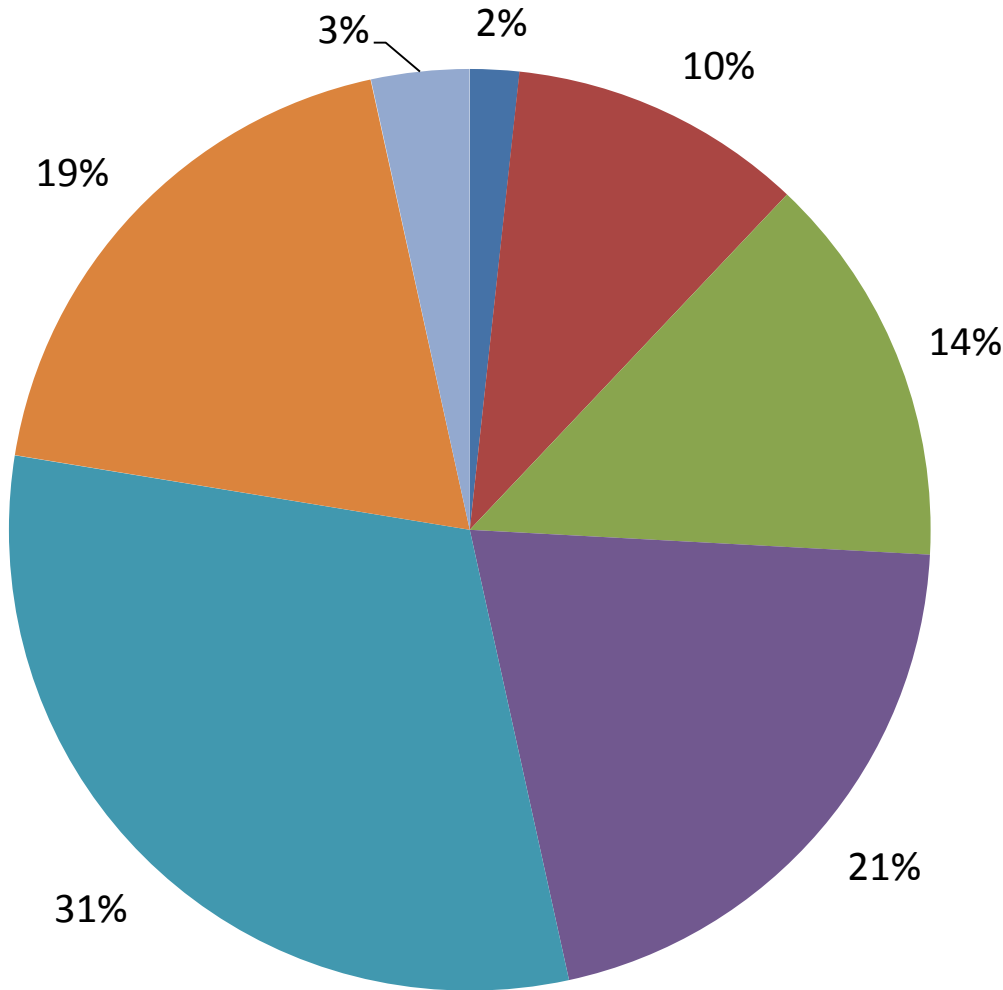

# Gender

64%

Male

36%

Female

# Injury Level

# Age

- 20 and younger (2%)
- 21-29 (10%)
- 30-39 (14%)
- 40-49 (21%)
- 50-59 (31%)
- 60-69 (19%)
- 70 and older (3%)

## Counties Represented